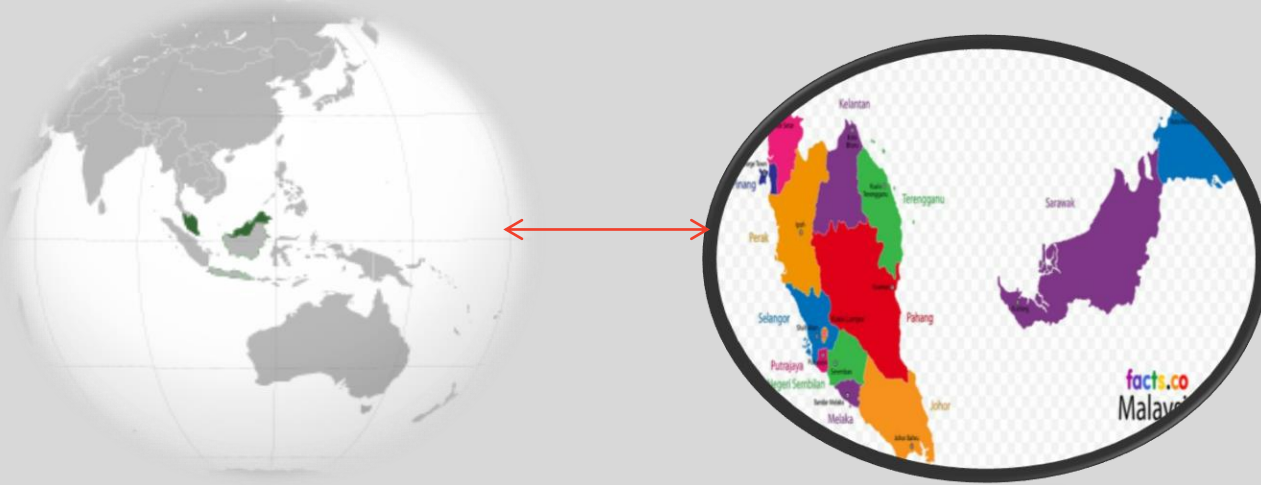

Our Global Presence

Contact Address :

**G-13 Fera Residence, No 47 Jalan 34/26
Wangsa Maju, 53300, Kuala Lumpur-
Malaysia**

If you need more information related to Home Lifts Malaysia, [Vacuum Home Lifts](#) and Home Elevator just visit our site Nibav Home Lifts or Call @ [+601112801966](tel:+601112801966) our support team here to guide you.